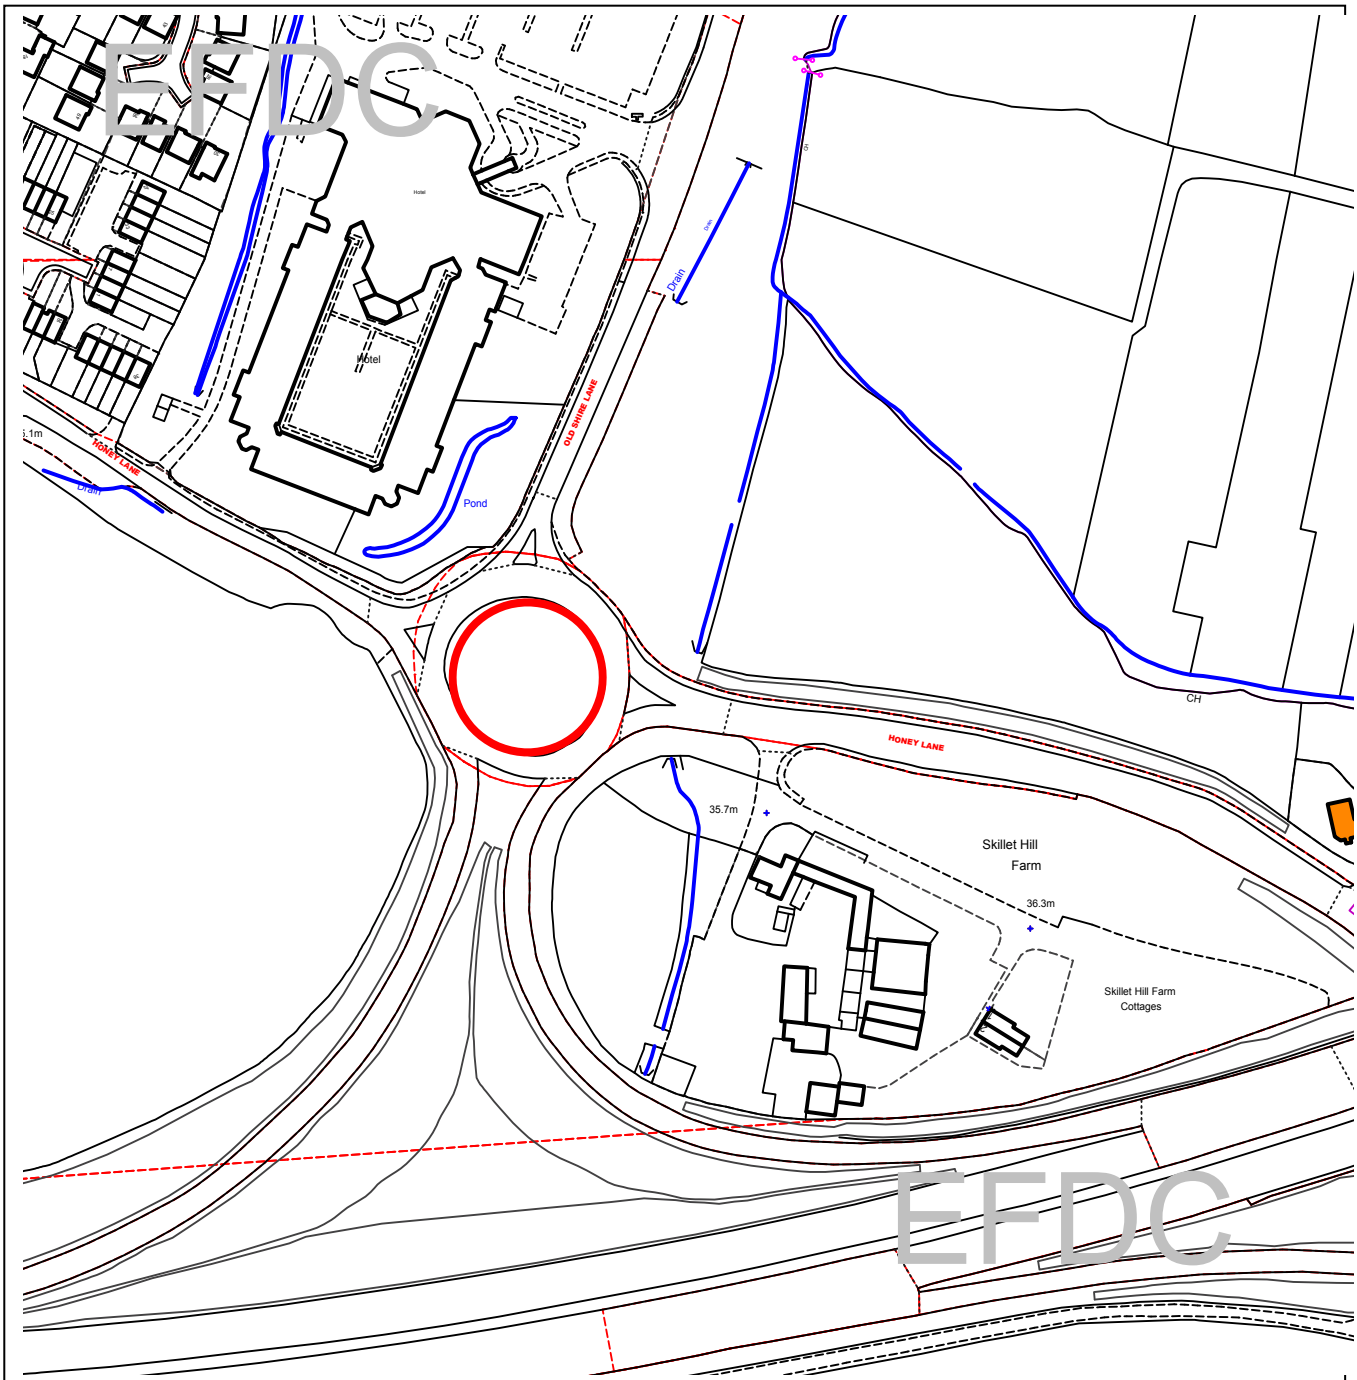

Epping Forest District Council

District Development Committee

The material contained in this plot has been reproduced from an Ordnance Survey map with the permission of the Controller of Her Majesty's Stationery. (c) Crown Copyright. Unauthorised reproduction infringes Crown Copyright and may lead to prosecution or civil proceedings.

EFDC licence No.100018534

Agenda Item Number:	8
Application Number:	EPF/2432/08
Site Name:	Roundabout, Honey Lane, North of M25
Scale of Plot:	1/2500